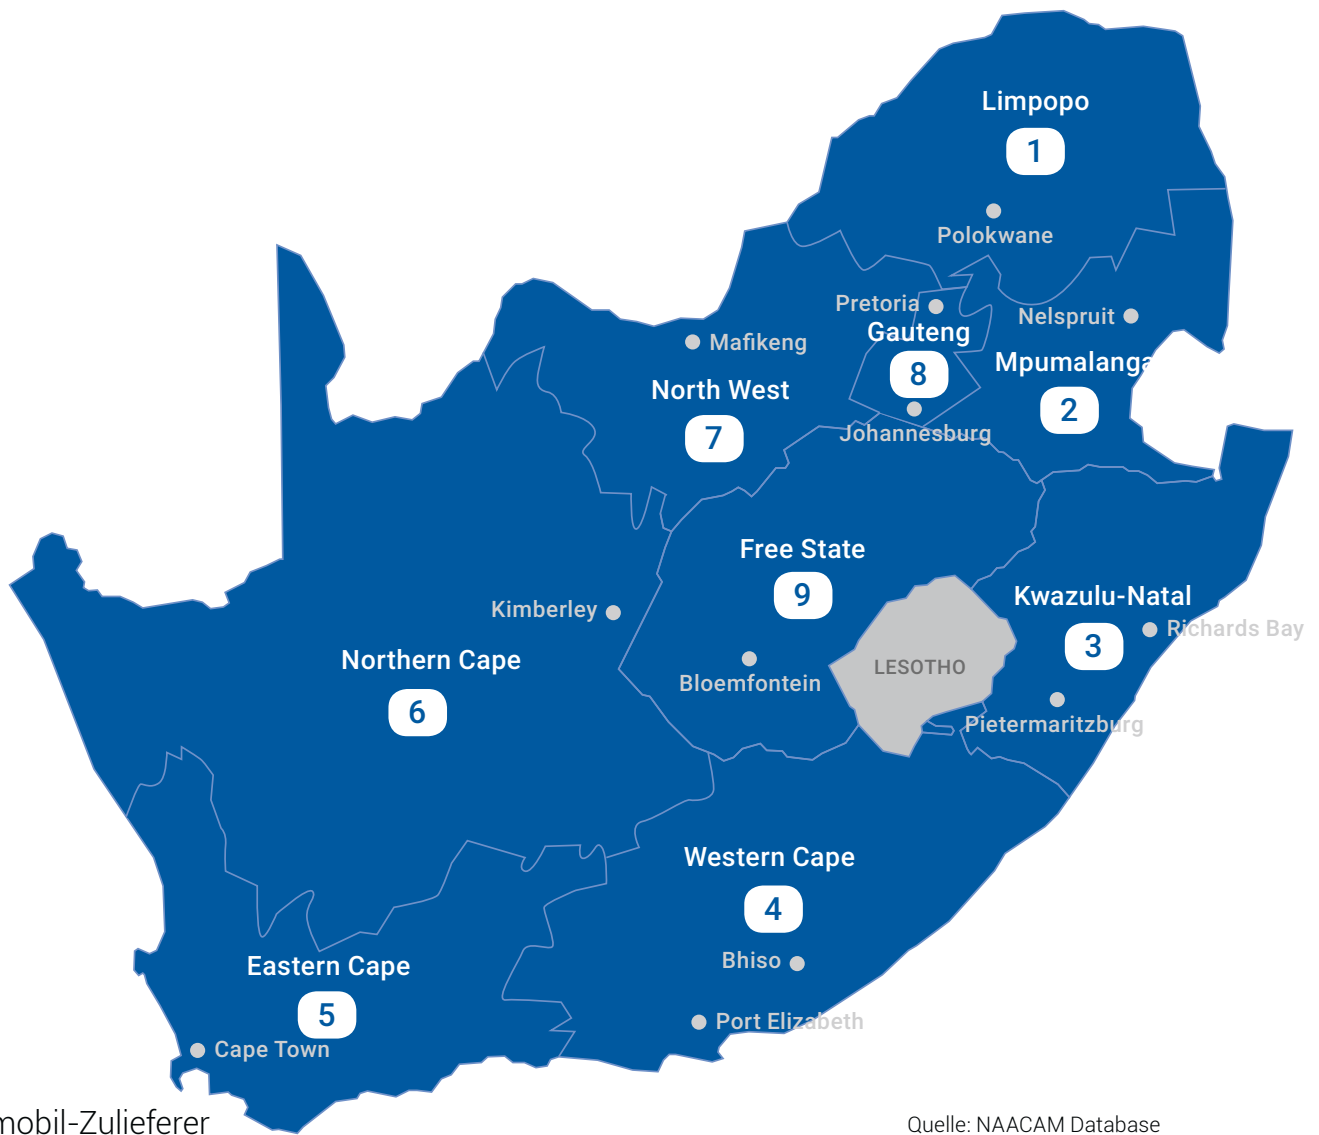

Automobil-Hersteller und Zulieferer in Südafrika

Automobil-Hersteller

Company	Location	District
BMW (South Africa (Pty) Ltd	Midrand	8
Ford Motor Company of Southern Africa (Pty) Ltd	Pretoria	8
General Motors Southern Africa (Pty) Ltd	Port Elizabeth	4
Mercedes-Benz SA (Pty) Ltd	Pretoria	8
Nissan South Africa (Pty) Ltd	Rosslyn	8
Renault South Africa (Pty) Ltd	Bruma	8
Toyota South Africa Motors (Pty) Ltd	Sandton	8
Volkswagen Group South Africa (Pty) Ltd	Uitenhage	4
Bell Equipment Ltd	Richards Bay	3
Busmark 2000 (Pty) Ltd	Randfontein	8
Manufacturing Commercial Vehicles SA	Kapstadt	5
Iveco South Africa (Pty) Ltd	Johannesburg	8
Isuzu Trucks South Africa (Pty) Ltd	Johannesburg	8
MAN Truck & Bus (SA) (Pty) Ltd	Johannesburg	8
MarcoPolo South Africa (Pty) Ltd	Germiston	8
Mercedes-Benz South Africa (Pty) Ltd	Pretoria	8
NC 2 Trucks Southern Africa (Pty) Ltd	Johannesburg	8
Powerstar SA	Pretoria	8
Scania South Africa	Johannesburg	8
TATA Motors (Pty) Ltd	Pretoria	8
Toyota	Sandton	8
UD Trucks	Rosslyn	8
VDL Bus & Coach	Isando	8
Volvo Trucks & Buses	Witfield	8
Accordian Investments (Pty) Ltd t/a TATA SA	Germiston	8
Alfa Romeo	Midrand	8
Audi (VW Group)	Johannesburg	8
BMW	Midrand	8
Chery (AMH)	Randburg	8

Automobil-Zulieferer

Quelle: NAACAM Database

Company	Location	District
Alfred Teves Brake Systems (Pty) Ltd	Gauteng	8
ALTECH UEC SA (Pty) Ltd	Durban	3
ASC (Pty) Ltd - A Division of Pressure Die Castings (Pty) Ltd	Pietermaritzburg	3
ATLANTIS FOUNDRIES (Pty) Ltd	Atlantis	5
AUNDE TAP (Pty) Ltd	Durban	3
AUTO INDUSTRIAL GROUP	Johannesburg	8
AUTOCAST SOUTH AFRICA	Port Elizabeth	4
AUTOLIV Southern Africa (Pty) Ltd	Krugersdorp	8
AUTOMOTIVE LEATHER COMPANY	Rosslyn	8
AUTOVEST LIMITED	Umhlanga	3
BASF South Africa (Pty) Ltd - Mobile Emissions Catalysts	Eastern Cape	5
ell Equipment Company SA (Pty) Ltd	Richards Bay	3
BENTELER SOUTH AFRICA (Pty) Ltd	Uitenhage	4
BLEISTAHL MANUFACTURING South Africa (Pty) Ltd	Westmead	3