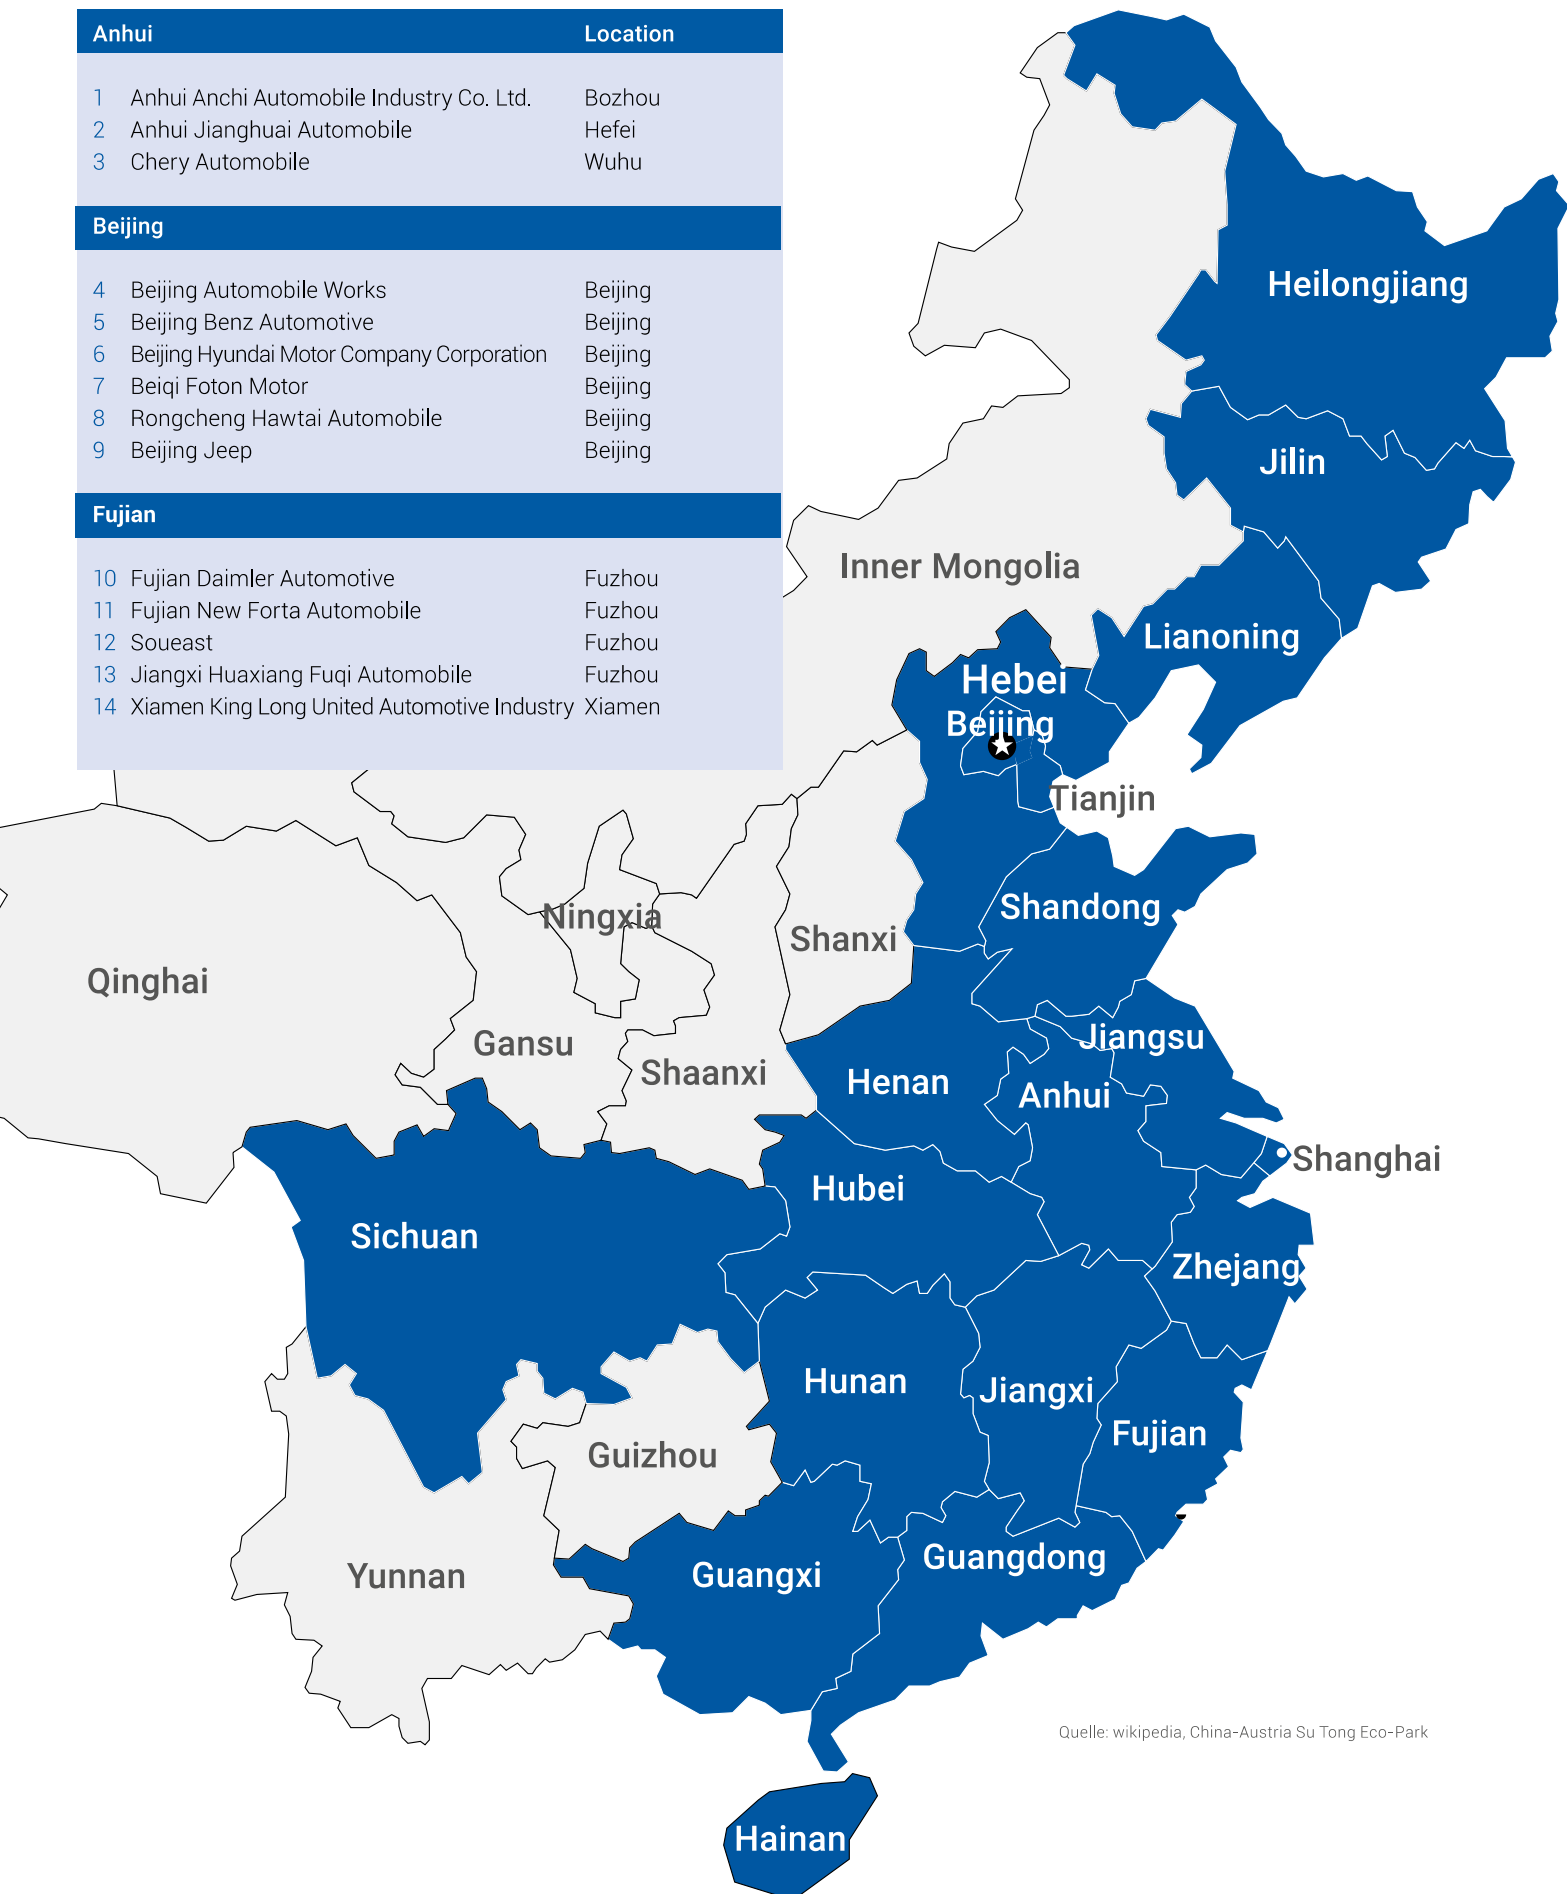

Automobil-Hersteller in China

Anhui		Location
1	Anhui Anchi Automobile Industry Co. Ltd.	Bozhou
2	Anhui Jianghuai Automobile	Hefei
3	Chery Automobile	Wuhu
Beijing		
4	Beijing Automobile Works	Beijing
5	Beijing Benz Automotive	Beijing
6	Beijing Hyundai Motor Company Corporation	Beijing
7	Beiqi Foton Motor	Beijing
8	Rongcheng Hawtai Automobile	Beijing
9	Beijing Jeep	Beijing
Fujian		
10	Fujian Daimler Automotive	Fuzhou
11	Fujian New Forta Automobile	Fuzhou
12	Soueast	Fuzhou
13	Jiangxi Huaxiang Fuqi Automobile	Fuzhou
14	Xiamen King Long United Automotive Industry	Xiamen